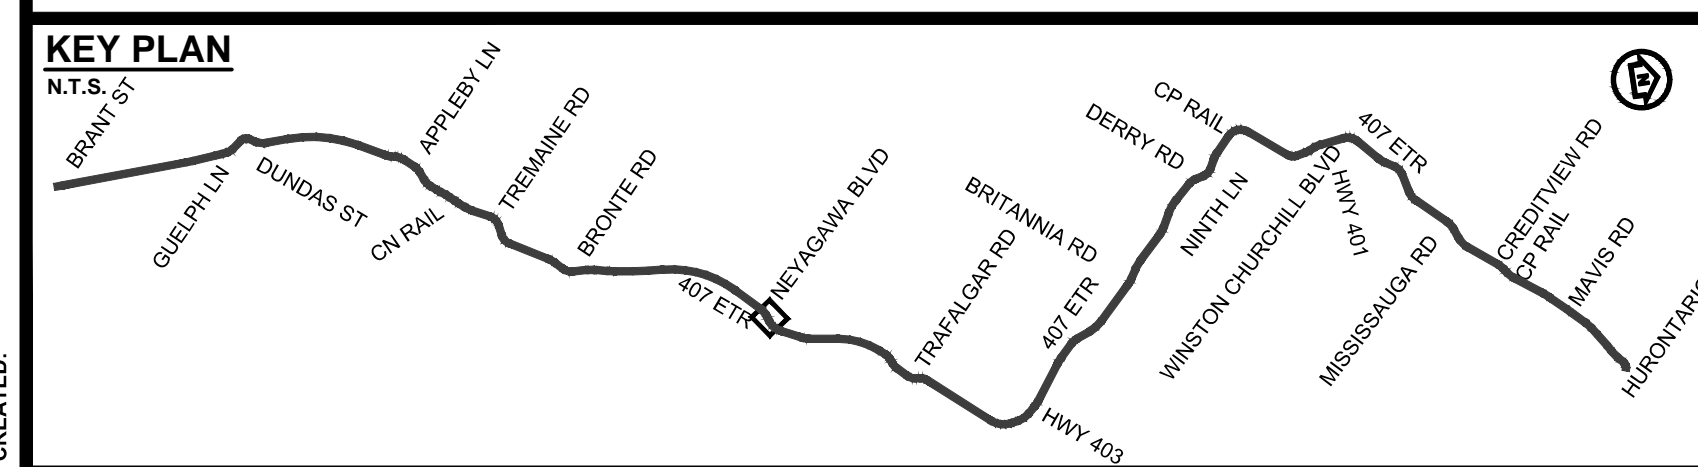

DRAWING NAME: J:\TOR\16294 ON-MTO 407 TRANSITWAY WC TO BRANTTIS General\03 - Drawings\8 - Property\Plates\407 TW4-Plate 29.dwg
CREATED: Jul 22, 2020 6:32pm
MODIFIED:

407 TRANSITWAY
WEST OF BRANT STREET TO WEST OF HURONTARIO STREET
G.W.P. 16-20003, CA 2016-E-0038

PROPERTY PLAN
STA. 29+540 TO STA. 30+160

PLATE
29
DATE
11/20/2019