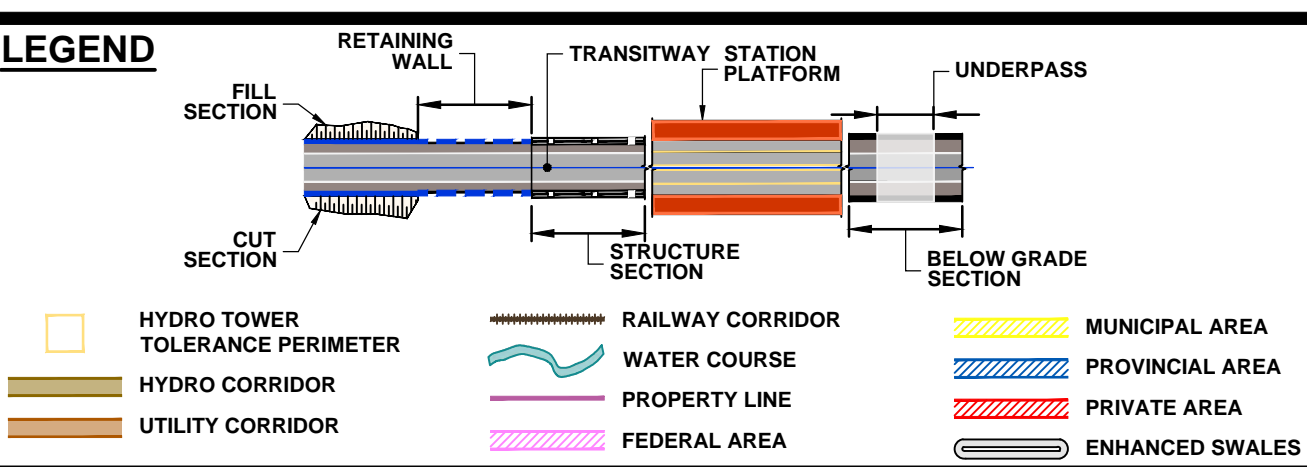

DRAWING NAME: J:\TOR\16294 ON-MTO 407 TRANSITWAY WC TO BRANTTIS General\03 - Drawings\8 - Property\Plates\407 TW4-Plate 29.dwg
CREATED: Jul 22, 2020 6:32pm
MODIFIED:

407 TRANSITWAY
WEST OF BRANT STREET TO WEST OF HURONTARIO STREET
G.W.P. 16-20003, CA 2016-E-0038

PROPERTY PLAN
STA. 29+540 TO STA. 30+160

PLATE
29
DATE
11/20/2019